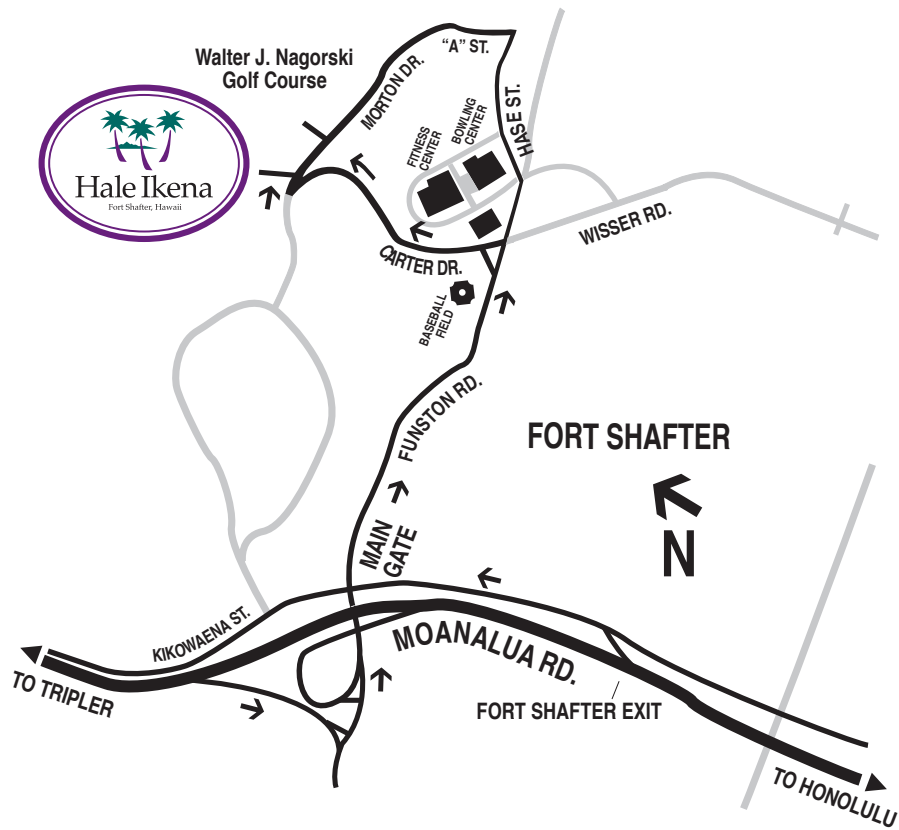

A Map to Hale Ikena

DIRECTIONS

FROM EWA: Take **FT. SHAFTER EXIT** and turn left at traffic light. Follow road through **MAIN GATE** on **FUNSTON ROAD**. Turn left onto **CARTER DRIVE** from left turn only lane. Follow road and take sharp right up **MORTON DRIVE**. Hale Ikena entrance is on left.

FROM HONOLULU: Take **FT. SHAFTER EXIT** onto **KIKOWAENA ROAD**. Turn right through **MAIN GATE** onto **FUNSTON ROAD**. Turn left onto **CARTER DRIVE** from left turn only lane. Follow road and take sharp right up **MORTON DRIVE**. Entrance to Hale Ikena is on left.